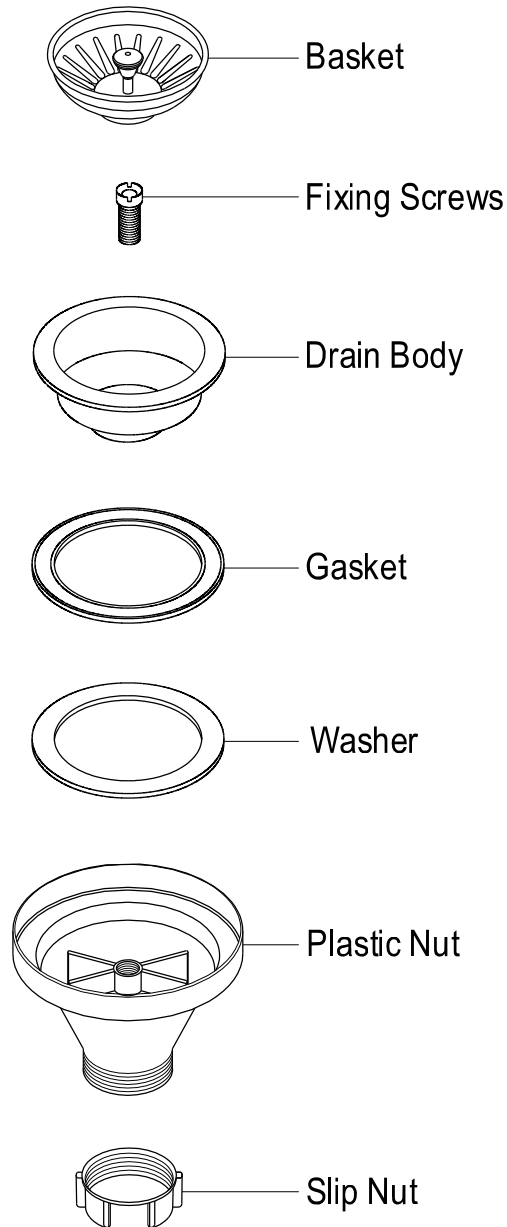

KINGSTON BRASS

THE TRADITION OF FINE BRASS

Installation Instructions For Use With KB's Basket Strainer

NOTE: USE TEFLON TAPE ON ALL THREADED CONNECTIONS

www.kingstonbrass.com

TOLL-FREE CUSTOMER SERVICE: 1-877-2-KBRASS